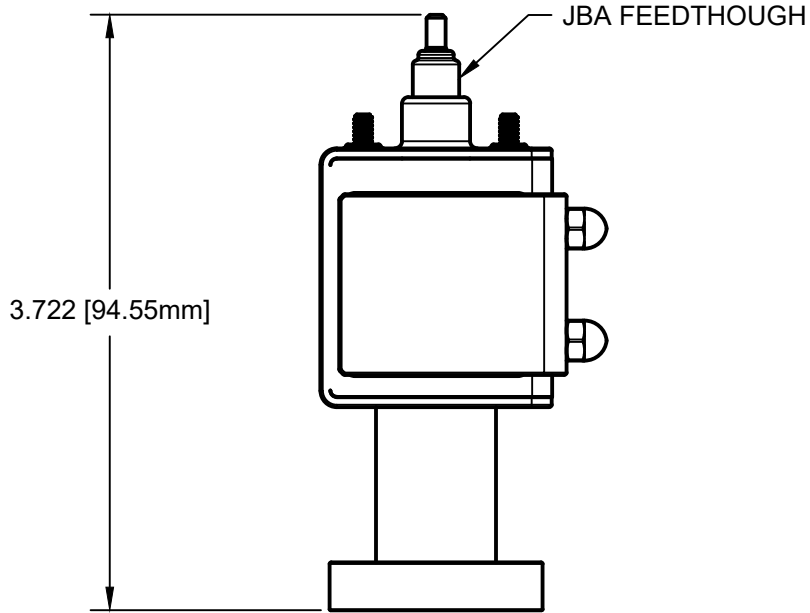

1.340 [34.04mm]

1.33 (DN16CF)

THIRD ANGLE PROJECTION

MODION®  
www.modionvacuum.com

115 RAILROAD ST.  
IRWIN PA, 15642  
(724) 523 - 9610

TITLE

ION PUMP - 3 L/S - JBA / 1.33 CF/ STRAIGHT

PART NO