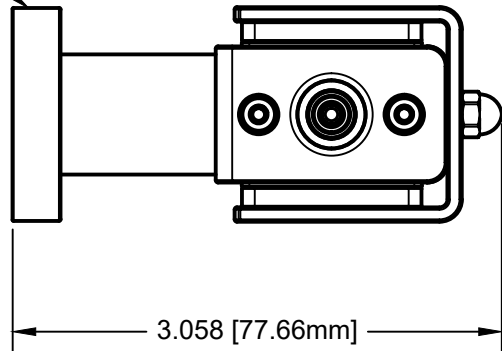

1.33 (DN16CF)

JBA FEEDTHROUGH

2.452 [62.29mm]

1.340 [34.04mm]

THIRD ANGLE PROJECTION

MODION®
www.modionvacuum.com

115 RAILROAD ST.
IRWIN PA, 15642
(724) 523 - 9610

TITLE

ION PUMP - 3 L/S - JBA / 1.33 CF / RIGHT

PART NO

4E3LJAR