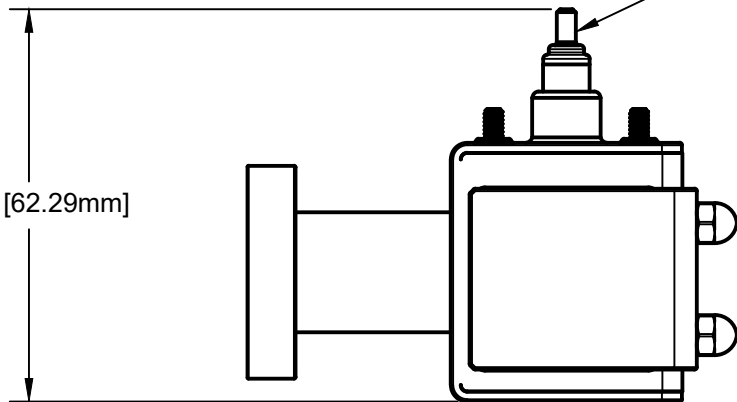

1.33 (DN16CF)

JBA FEEDTHROUGH

2.452 [62.29mm]

1.340 [34.04mm]

THIRD ANGLE PROJECTION

MODION®
www.modionvacuum.com

115 RAILROAD ST.
IRWIN PA, 15642
(724) 523 - 9610

TITLE

ION PUMP - 3 L/S - JBA / 1.33 CF / RIGHT

PART NO

4E3LJAR