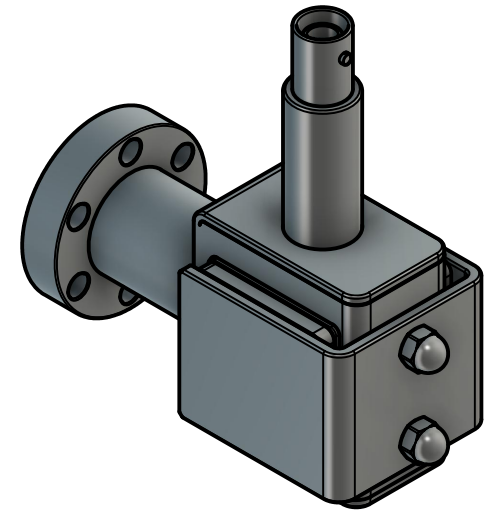

1.33 (DN16CF)

3.058 [77.66mm]

3.170 [80.52mm]

SHV-5

1.340 [34.04mm]

THIRD ANGLE PROJECTION

MODION®  
www.modionvacuum.com

115 RAILROAD ST.  
IRWIN PA, 15642  
(724) 523 - 9610

TITLE

ION PUMP - 3 L/S - SHV / 1.33 CF / RIGHT

PART NO

4E3LKAR