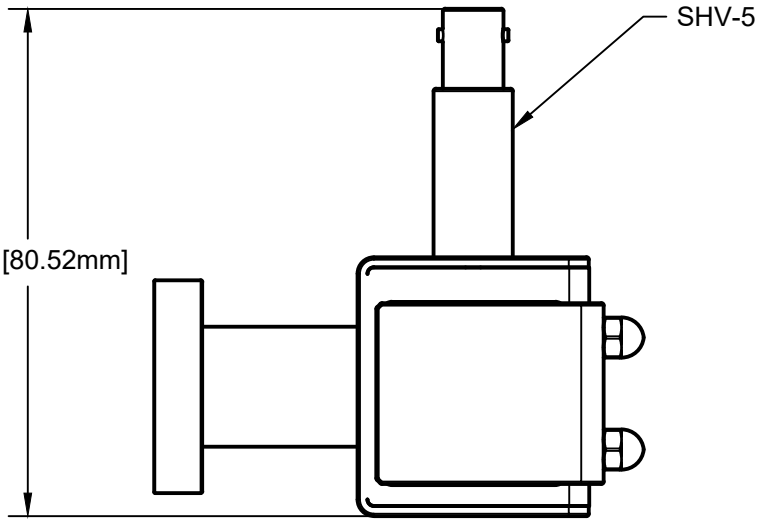

1.33 (DN16CF)

3.058 [77.66mm]

3.170 [80.52mm]

SHV-5

1.340 [34.04mm]

THIRD ANGLE PROJECTION

MODION®  
www.modionvacuum.com

115 RAILROAD ST.  
IRWIN PA, 15642  
(724) 523 - 9610

TITLE

ION PUMP - 3 L/S - SHV / 1.33 CF / RIGHT

PART NO

4E3LKAR