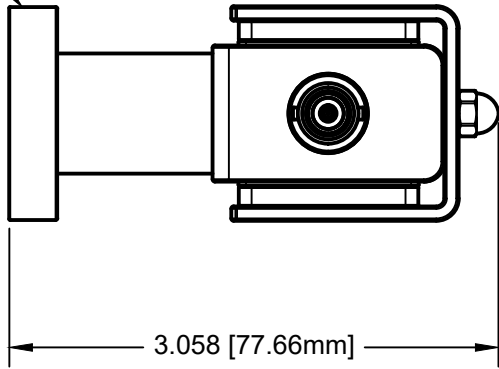

1.33 (DN16CF)

3.058 [77.66mm]

3.170 [80.52mm]

SHV-5

1.340 [34.04mm]

THIRD ANGLE PROJECTION

MODION®  
www.modionvacuum.com

115 RAILROAD ST.  
IRWIN PA, 15642  
(724) 523 - 9610

TITLE

ION PUMP - 3 L/S - SHV / 1.33 CF / RIGHT

PART NO

4E3LKAR