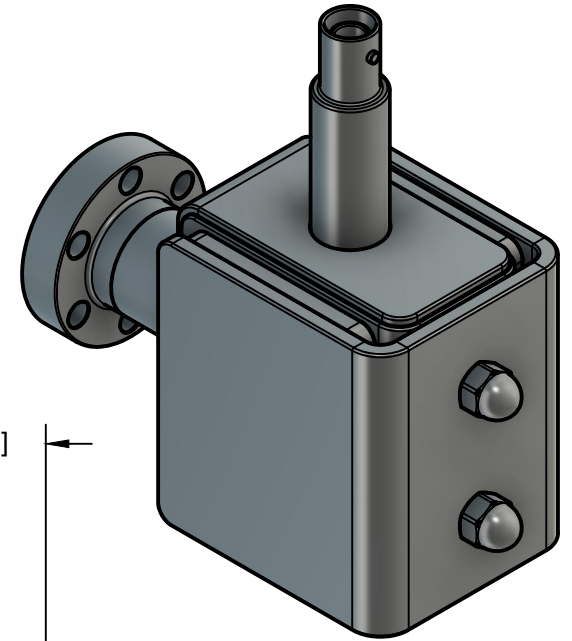

1.33 (DN16CF)

3.706 [94.14mm]

SHV-5

3.862 [98.09mm]

1.715 [43.56mm]

THIRD ANGLE PROJECTION

MODION<sup>®</sup>  
www.modionvacuum.com

115 RAILROAD ST.  
IRWIN PA, 15642  
(724) 523 - 9610

TITLE

ION PUMP - 4 L/S - SHV / 1.33 CF / RIGHT

PART NO

9E4LKAR