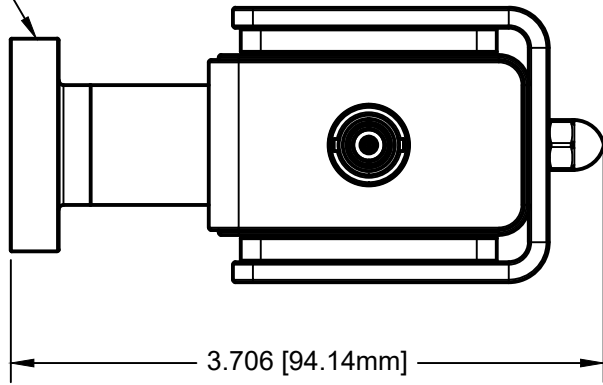

1.33 (DN16CF)

3.706 [94.14mm]

SHV-5

3.862 [98.09mm]

1.715 [43.56mm]

THIRD ANGLE PROJECTION

MODION<sup>®</sup>  
www.modionvacuum.com

115 RAILROAD ST.  
IRWIN PA, 15642  
(724) 523 - 9610

TITLE

ION PUMP - 4 L/S - SHV / 1.33 CF / RIGHT

PART NO

9E4LKAR