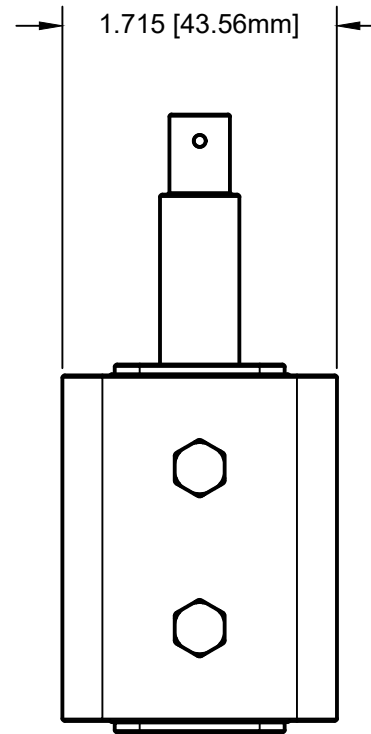

1.33 (DN16CF)

3.706 [94.14mm]

SHV-5

3.862 [98.09mm]

1.715 [43.56mm]

THIRD ANGLE PROJECTION

MODION<sup>®</sup>  
www.modionvacuum.com

115 RAILROAD ST.  
IRWIN PA, 15642  
(724) 523 - 9610

TITLE

ION PUMP - 4 L/S - SHV / 1.33 CF / RIGHT

PART NO

9E4LKAR