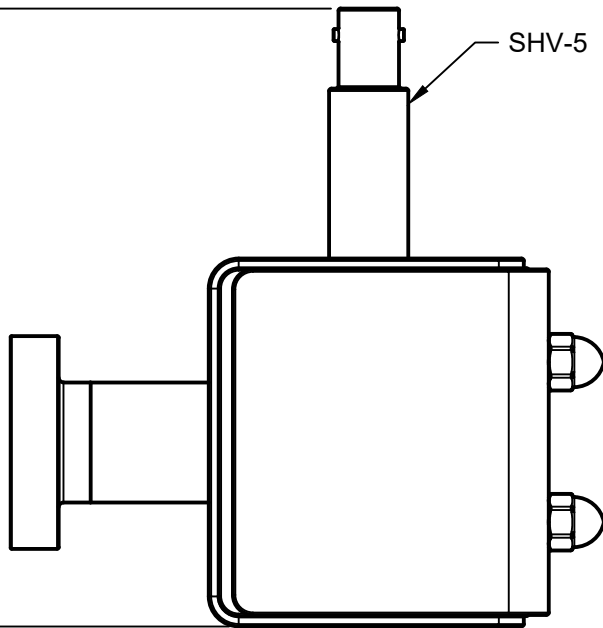

1.33 (DN16CF)

3.706 [94.14mm]

SHV-5

3.862 [98.09mm]

1.715 [43.56mm]

THIRD ANGLE PROJECTION

MODION<sup>®</sup>  
www.modionvacuum.com

115 RAILROAD ST.  
IRWIN PA, 15642  
(724) 523 - 9610

TITLE

ION PUMP - 4 L/S - SHV / 1.33 CF / RIGHT

PART NO

9E4LKAR