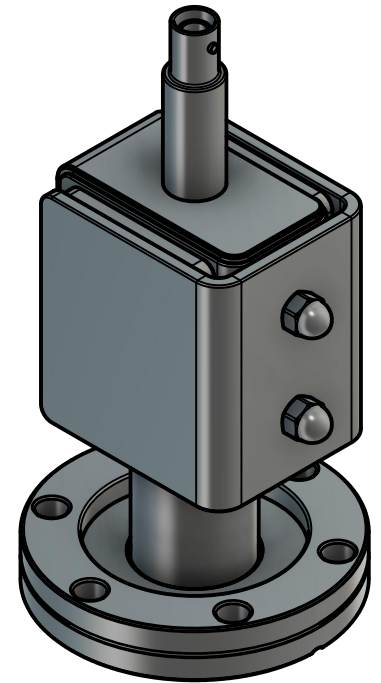

1.715 [43.56mm]

THIRD ANGLE PROJECTION

MODION<sup>®</sup>  
www.modionvacuum.com

115 RAILROAD ST.  
IRWIN PA, 15642  
(724) 523 - 9610

TITLE

ION PUMP - 4 L/S - SHV / 2.75 CF / STRAIGHT

PART NO

9E4LKCS