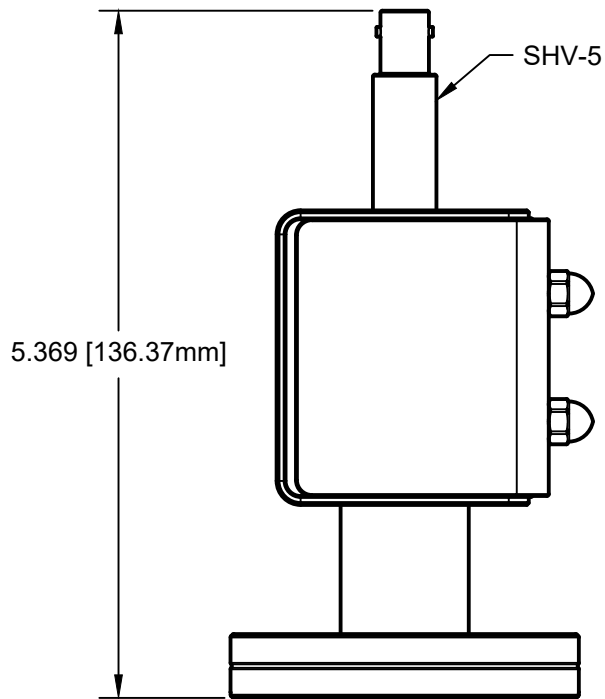

1.715 [43.56mm]

THIRD ANGLE PROJECTION

MODION<sup>®</sup>  
www.modionvacuum.com

115 RAILROAD ST.  
IRWIN PA, 15642  
(724) 523 - 9610

TITLE

ION PUMP - 4 L/S - SHV / 2.75 CF / STRAIGHT

PART NO

9E4LKCS