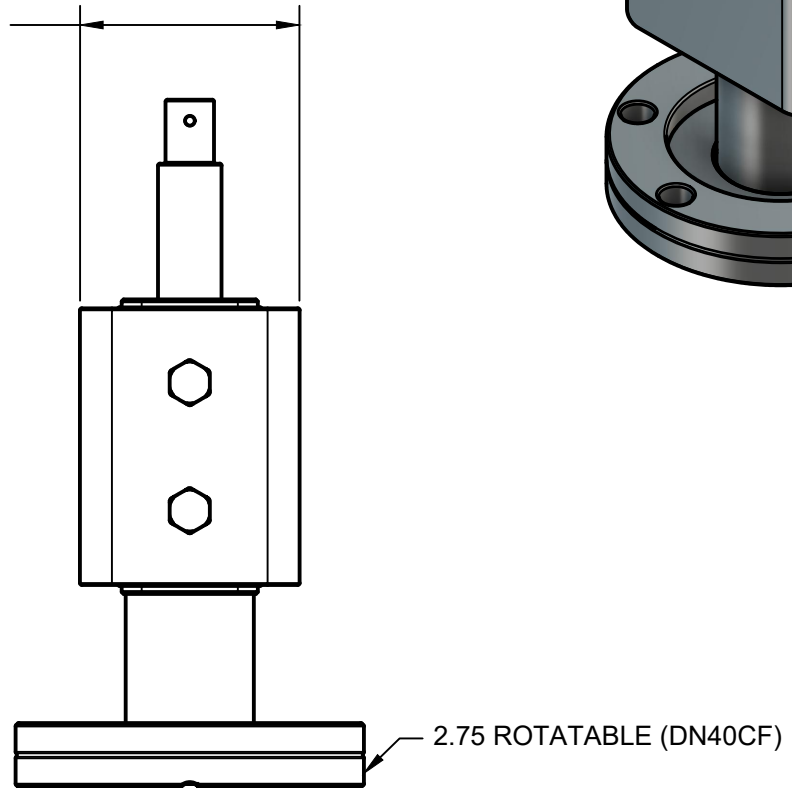

1.715 [43.56mm]

THIRD ANGLE PROJECTION

MODION<sup>®</sup>  
www.modionvacuum.com

115 RAILROAD ST.  
IRWIN PA, 15642  
(724) 523 - 9610

TITLE

ION PUMP - 4 L/S - SHV / 2.75 CF / STRAIGHT

PART NO

9E4LKCS