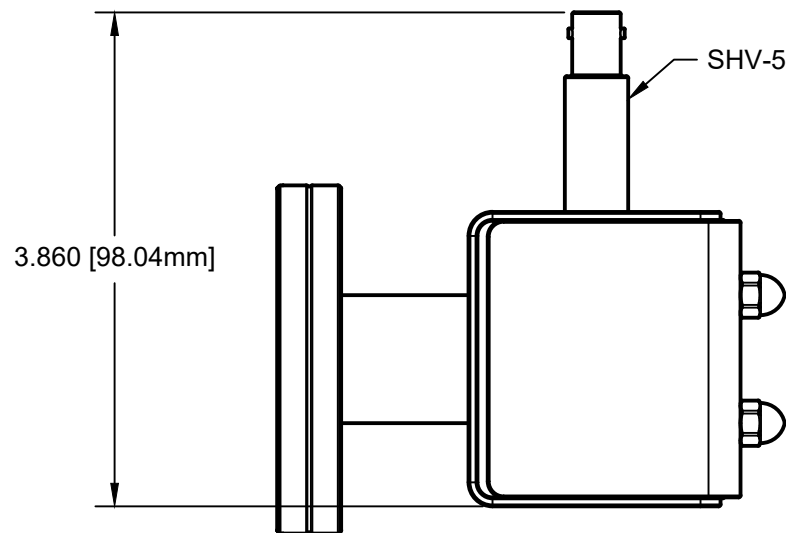

2.75 ROTATABLE
(DN40CF)

3.963 [100.65mm]

3.860 [98.04mm]

SHV-5

1.715 [43.56mm]

THIRD ANGLE PROJECTION

MODION®
www.modionvacuum.com

115 RAILROAD ST.
IRWIN PA, 15642
(724) 523 - 9610

TITLE

ION PUMP - 4 L/S - SHV / 2.75 CF / RIGHT

PART NO

9E4LKCR