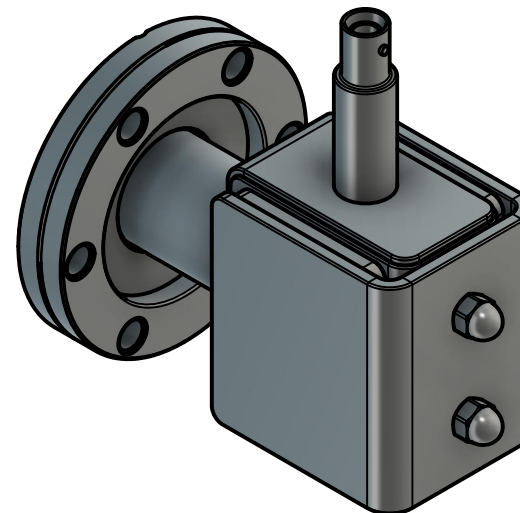

2.75 ROTATABLE
(DN40CF)

3.963 [100.65mm]

3.860 [98.04mm]

SHV-5

1.715 [43.56mm]

THIRD ANGLE PROJECTION

MODION®
www.modionvacuum.com

115 RAILROAD ST.
IRWIN PA, 15642
(724) 523 - 9610

TITLE

ION PUMP - 4 L/S - SHV / 2.75 CF / RIGHT

PART NO

9E4LKCR