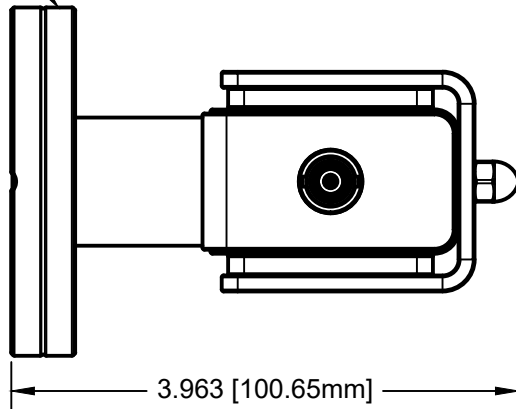

2.75 ROTATABLE
(DN40CF)

3.963 [100.65mm]

3.860 [98.04mm]

SHV-5

1.715 [43.56mm]

THIRD ANGLE PROJECTION

MODION®
www.modionvacuum.com

115 RAILROAD ST.
IRWIN PA, 15642
(724) 523 - 9610

TITLE

ION PUMP - 4 L/S - SHV / 2.75 CF / RIGHT

PART NO

9E4LKCR