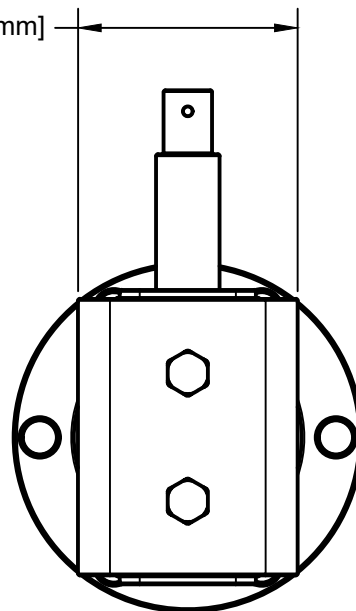

2.75 ROTATABLE
(DN40CF)

3.963 [100.65mm]

3.860 [98.04mm]

SHV-5

1.715 [43.56mm]

THIRD ANGLE PROJECTION

MODION®
www.modionvacuum.com

115 RAILROAD ST.
IRWIN PA, 15642
(724) 523 - 9610

TITLE

ION PUMP - 4 L/S - SHV / 2.75 CF / RIGHT

PART NO

9E4LKCR