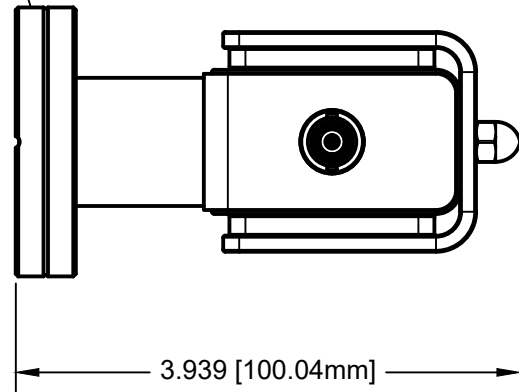

2.125 ROTATABLE  
(DN25CF)

1.715 [43.56mm]

THIRD ANGLE PROJECTION

**MODION**<sup>®</sup>  
www.modionvacuum.com

115 RAILROAD ST.  
IRWIN PA, 15642  
(724) 523 - 9610

TITLE

ION PUMP - 6 L/S - SHV / 2.125 CF / RIGHT

PART NO

12E6LKBR