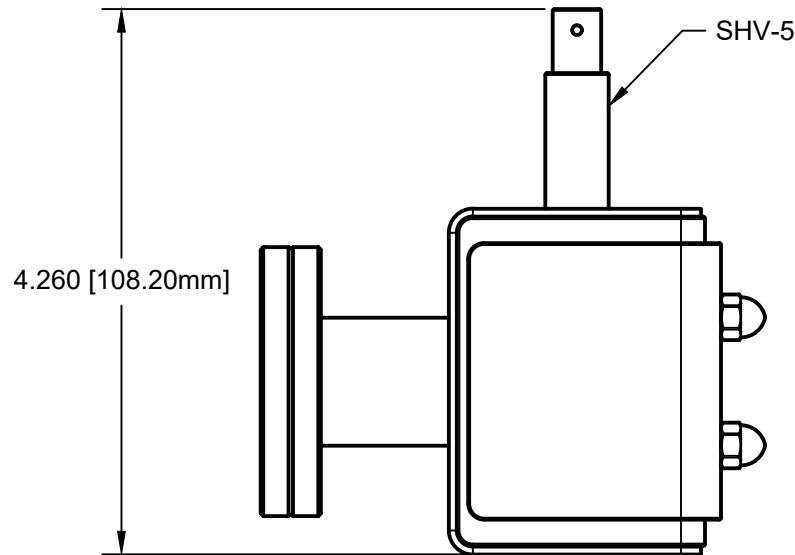

2.125 ROTATABLE  
(DN25CF)

1.715 [43.56mm]

THIRD ANGLE PROJECTION

**MODION**<sup>®</sup>  
www.modionvacuum.com

115 RAILROAD ST.  
IRWIN PA, 15642  
(724) 523 - 9610

TITLE

ION PUMP - 6 L/S - SHV / 2.125 CF / RIGHT

PART NO

12E6LKBR