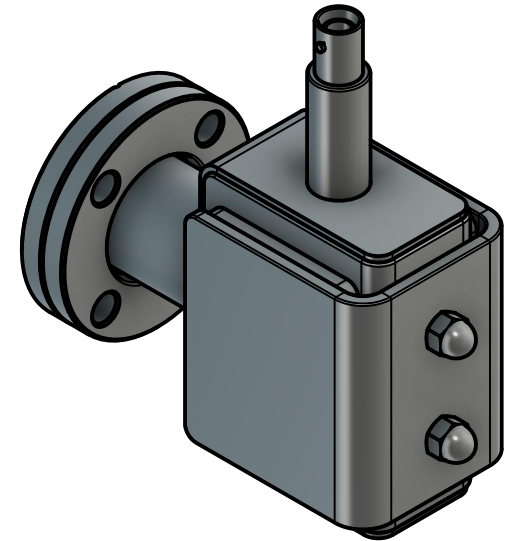

2.125 ROTATABLE  
(DN25CF)

1.715 [43.56mm]

THIRD ANGLE PROJECTION

**MODION**<sup>®</sup>  
www.modionvacuum.com

115 RAILROAD ST.  
IRWIN PA, 15642  
(724) 523 - 9610

TITLE

ION PUMP - 6 L/S - SHV / 2.125 CF / RIGHT

PART NO

12E6LKBR