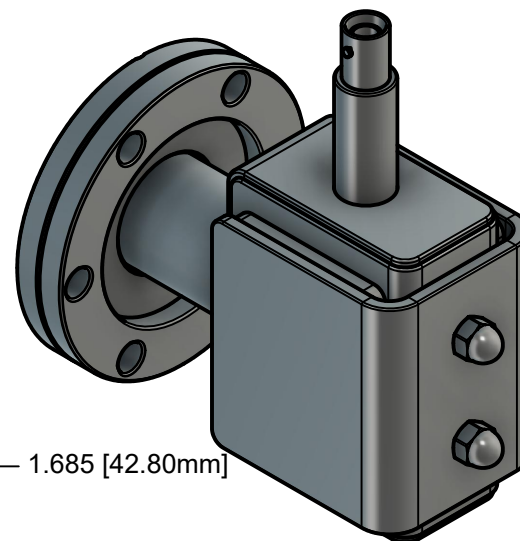

2.75 ROTATABLE  
(DN40CF)

3.600 [91.43mm]

1.685 [42.80mm]

4.260 [108.20mm]

SHV-5

THIRD ANGLE PROJECTION

**MODION**<sup>®</sup>  
www.modionvacuum.com

115 RAILROAD ST.  
IRWIN PA, 15642  
(724) 523 - 9610

TITLE

ION PUMP - 6 L/S - SHV / 2.75 CF / RIGHT

PART NO

12E6LKCR