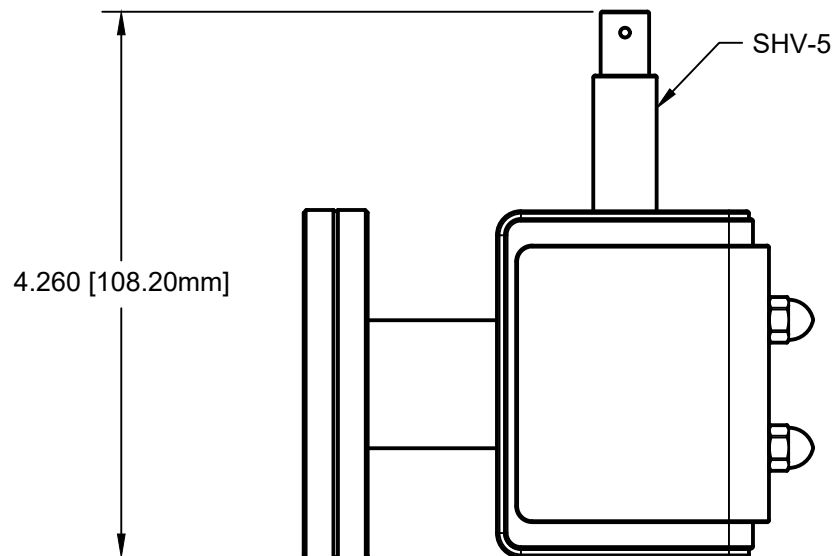

2.75 ROTATABLE  
(DN40CF)

3.600 [91.43mm]

1.685 [42.80mm]

4.260 [108.20mm]

SHV-5

THIRD ANGLE PROJECTION

**MODION**<sup>®</sup>  
www.modionvacuum.com

115 RAILROAD ST.  
IRWIN PA, 15642  
(724) 523 - 9610

TITLE

ION PUMP - 6 L/S - SHV / 2.75 CF / RIGHT

PART NO

12E6LKCR