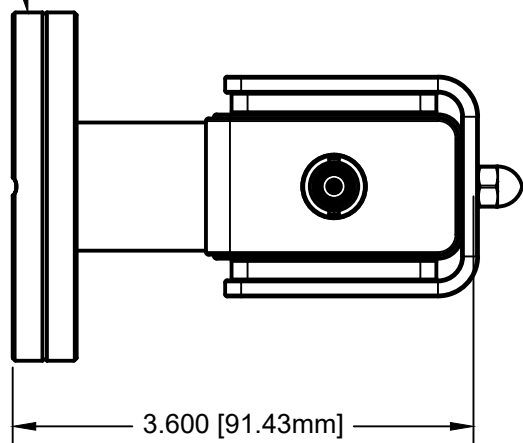

2.75 ROTATABLE  
(DN40CF)

3.600 [91.43mm]

1.685 [42.80mm]

4.260 [108.20mm]

SHV-5

THIRD ANGLE PROJECTION

**MODION**<sup>®</sup>  
www.modionvacuum.com

115 RAILROAD ST.  
IRWIN PA, 15642  
(724) 523 - 9610

TITLE

ION PUMP - 6 L/S - SHV / 2.75 CF / RIGHT

PART NO

12E6LKCR