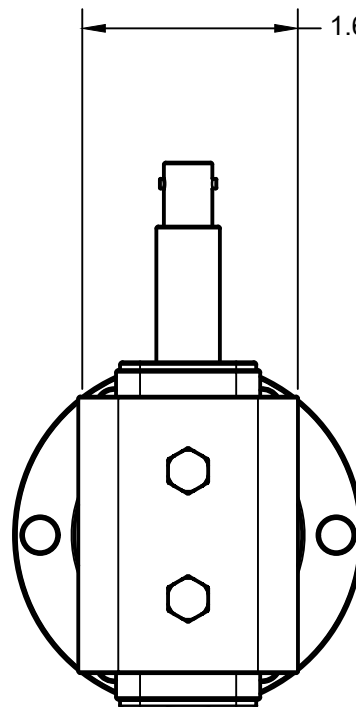

2.75 ROTATABLE  
(DN40CF)

3.600 [91.43mm]

1.685 [42.80mm]

4.260 [108.20mm]

SHV-5

THIRD ANGLE PROJECTION

**MODION**<sup>®</sup>  
www.modionvacuum.com

115 RAILROAD ST.  
IRWIN PA, 15642  
(724) 523 - 9610

TITLE

ION PUMP - 6 L/S - SHV / 2.75 CF / RIGHT

PART NO

12E6LKCR