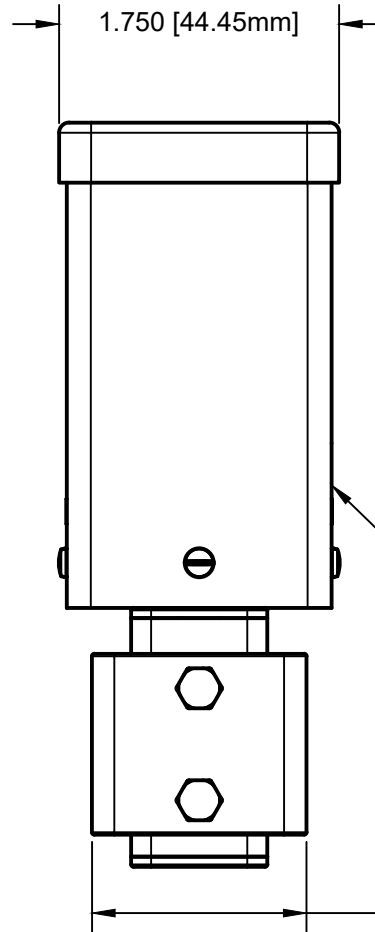

1.33 (DN16CF)

3.058 [77.66mm]

4.651 [118.13mm]

1.750 [44.45mm]

1.340 [34.04mm]

C-1766Q POWER SUPPLY

THIRD ANGLE PROJECTION

MODION®
www.modionvacuum.com

115 RAILROAD ST.
IRWIN PA, 15642
(724) 523 - 9610

TITLE

ION PUMP PACKAGE - 3 L/S - JBA / 1.33 CF /RIGHT

PART NO

PK4E3LJAR-1766