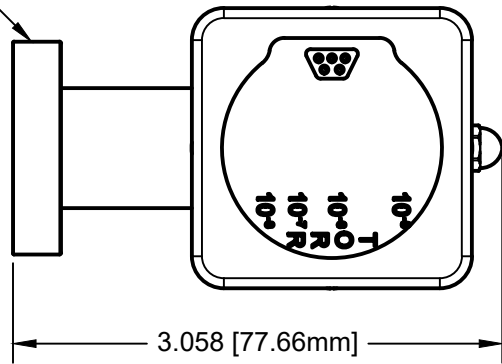

1.33 (DN16CF)

3.058 [77.66mm]

4.651 [118.13mm]

1.750 [44.45mm]

1.340 [34.04mm]

C-1766Q POWER SUPPLY

THIRD ANGLE PROJECTION

MODION®
www.modionvacuum.com

115 RAILROAD ST.
IRWIN PA, 15642
(724) 523 - 9610

TITLE

ION PUMP PACKAGE - 3 L/S - JBA / 1.33 CF /RIGHT

PART NO

PK4E3LJAR-1766