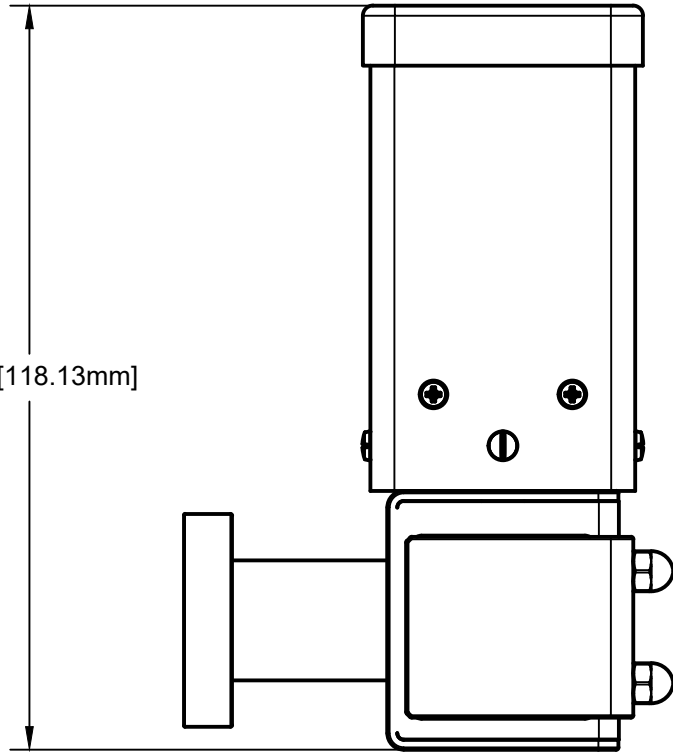

1.33 (DN16CF)

3.058 [77.66mm]

4.651 [118.13mm]

1.750 [44.45mm]

1.340 [34.04mm]

C-1766Q POWER SUPPLY

THIRD ANGLE PROJECTION

MODION®
www.modionvacuum.com

115 RAILROAD ST.
IRWIN PA, 15642
(724) 523 - 9610

TITLE

ION PUMP PACKAGE - 3 L/S - JBA / 1.33 CF /RIGHT

PART NO

PK4E3LJAR-1766