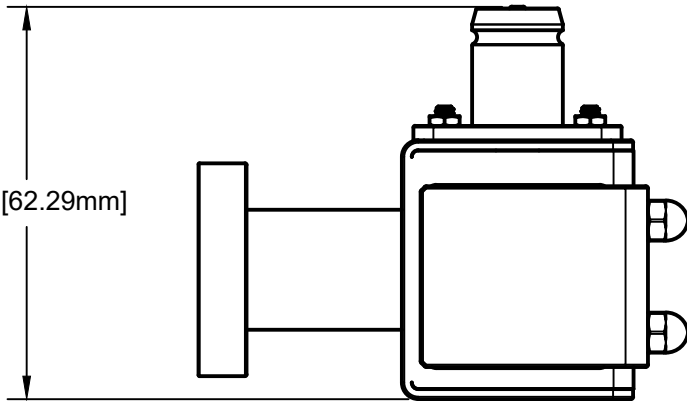

1.33 (DN16CF)

2.452 [62.29mm]

1.340 [34.04mm]

JBA FEEDTHROUGH WITH QUICK DISCONNECT

THIRD ANGLE PROJECTION

MODION<sup>®</sup>  
www.modionvacuum.com

115 RAILROAD ST.  
IRWIN PA, 15642  
(724) 523 - 9610

TITLE

ION PUMP PACKAGE - 3 L/S - JBA / 1.33 CF / RIGHT

PART NO

PK4E3LJAR-R1800