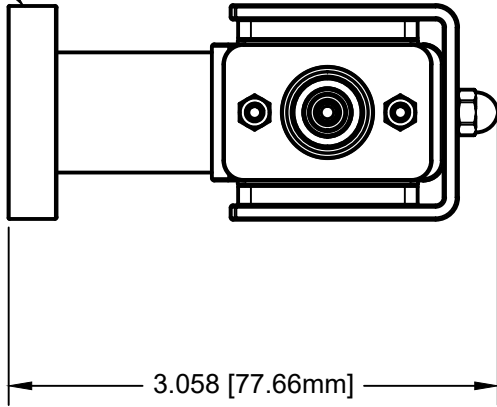

1.33 (DN16CF)

2.452 [62.29mm]

1.340 [34.04mm]

JBA FEEDTHROUGH WITH QUICK DISCONNECT

THIRD ANGLE PROJECTION

MODION<sup>®</sup>  
www.modionvacuum.com

115 RAILROAD ST.  
IRWIN PA, 15642  
(724) 523 - 9610

TITLE

ION PUMP PACKAGE - 3 L/S - JBA / 1.33 CF / RIGHT

PART NO

PK4E3LJAR-R1800