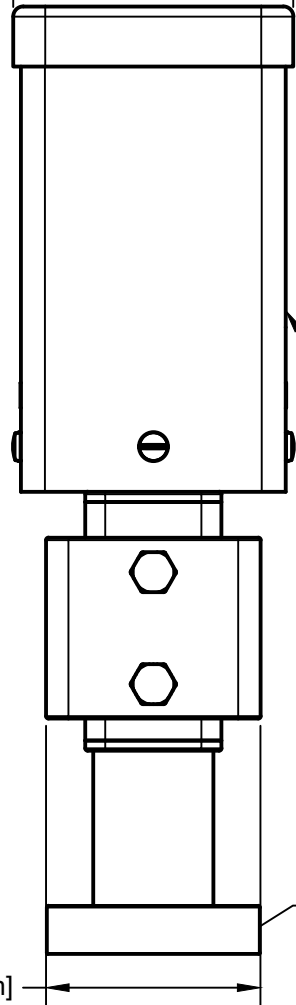

1.750 [44.45mm]

C-1766Q POWER SUPPLY

5.921 [150.38mm]

1.33 (DN16CF)

1.340 [34.04mm]

THIRD ANGLE PROJECTION

MODION®
www.modionvacuum.com

115 RAILROAD ST.
IRWIN PA, 15642
(724) 523 - 9610

TITLE

ION PUMP PACKAGE - 3 L/S - JBA / 1.33 CF / STRAIGHT

PART NO

PK4E3LJAS-1766